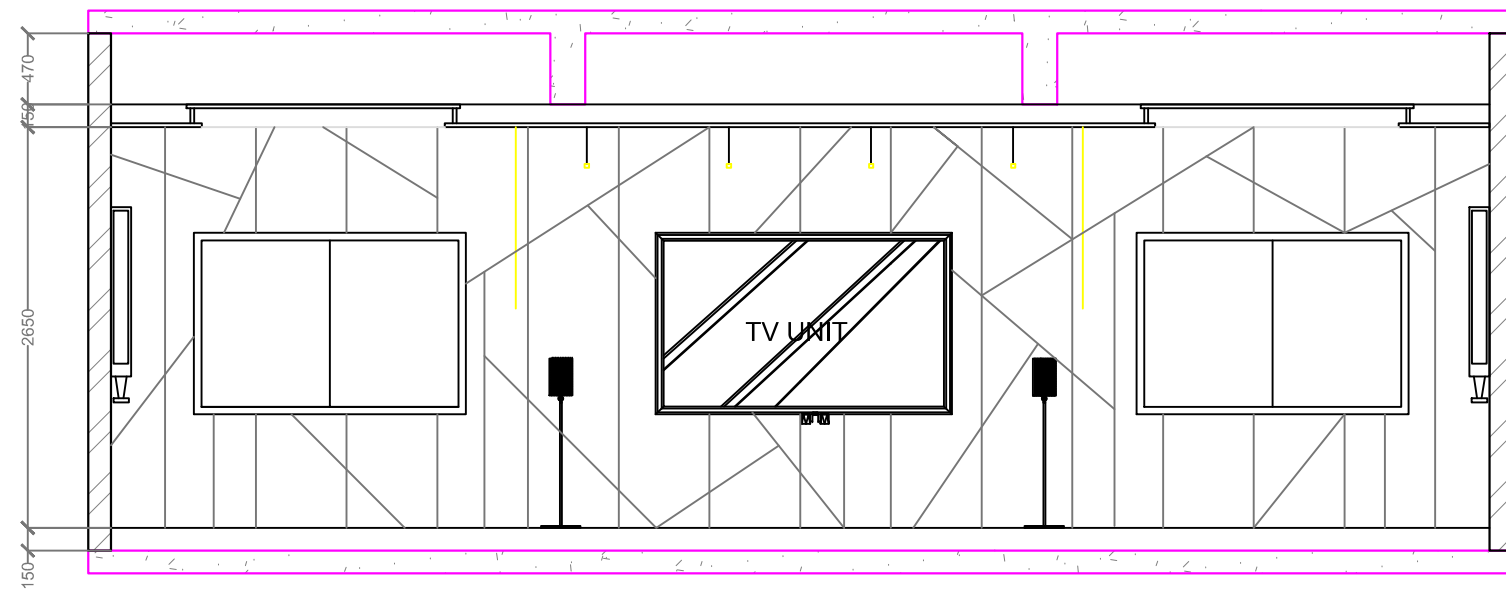

ELEVATION A

ELEVATION B

Date	09-04-25	
Scale	1:50	
Drawn	SR	
Checked	PP	
Approved	PP	
SHEET SIZE	A3	

CLIENT  
**IIT, BOMBAY**

PROJECT  
**TV ROOM**

**DESIGN IDEAS**  
2,SREE RANG BUILDING, GROUND FLOOR,  
OPP BANK OF BARODA, CHANDAVARKAR ROAD,  
CENTRAL MATUNGA, - 400 019.  
TELE : 24118778,24131712

Sheet Title	Project No.
<b>TV ROOM ELEVATION</b>	Dwg. No.
	Rev. No. <b>R-0</b>